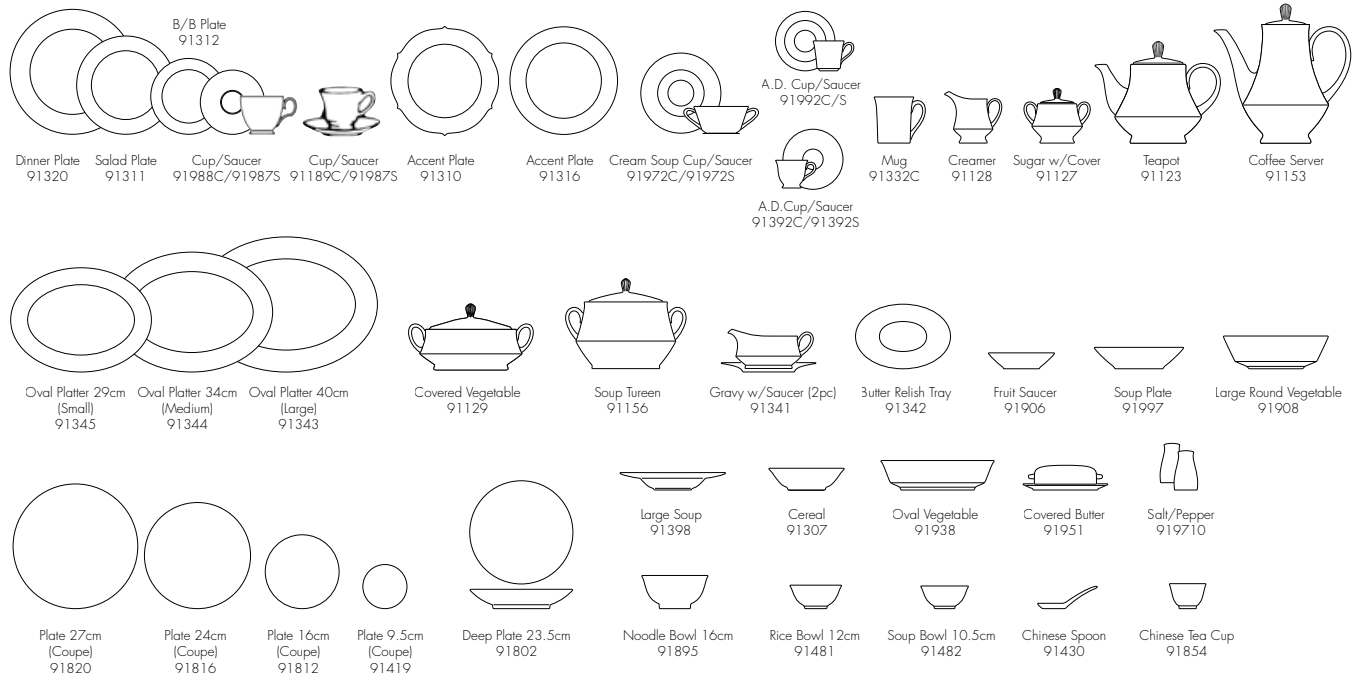

White Porcelain

Commander